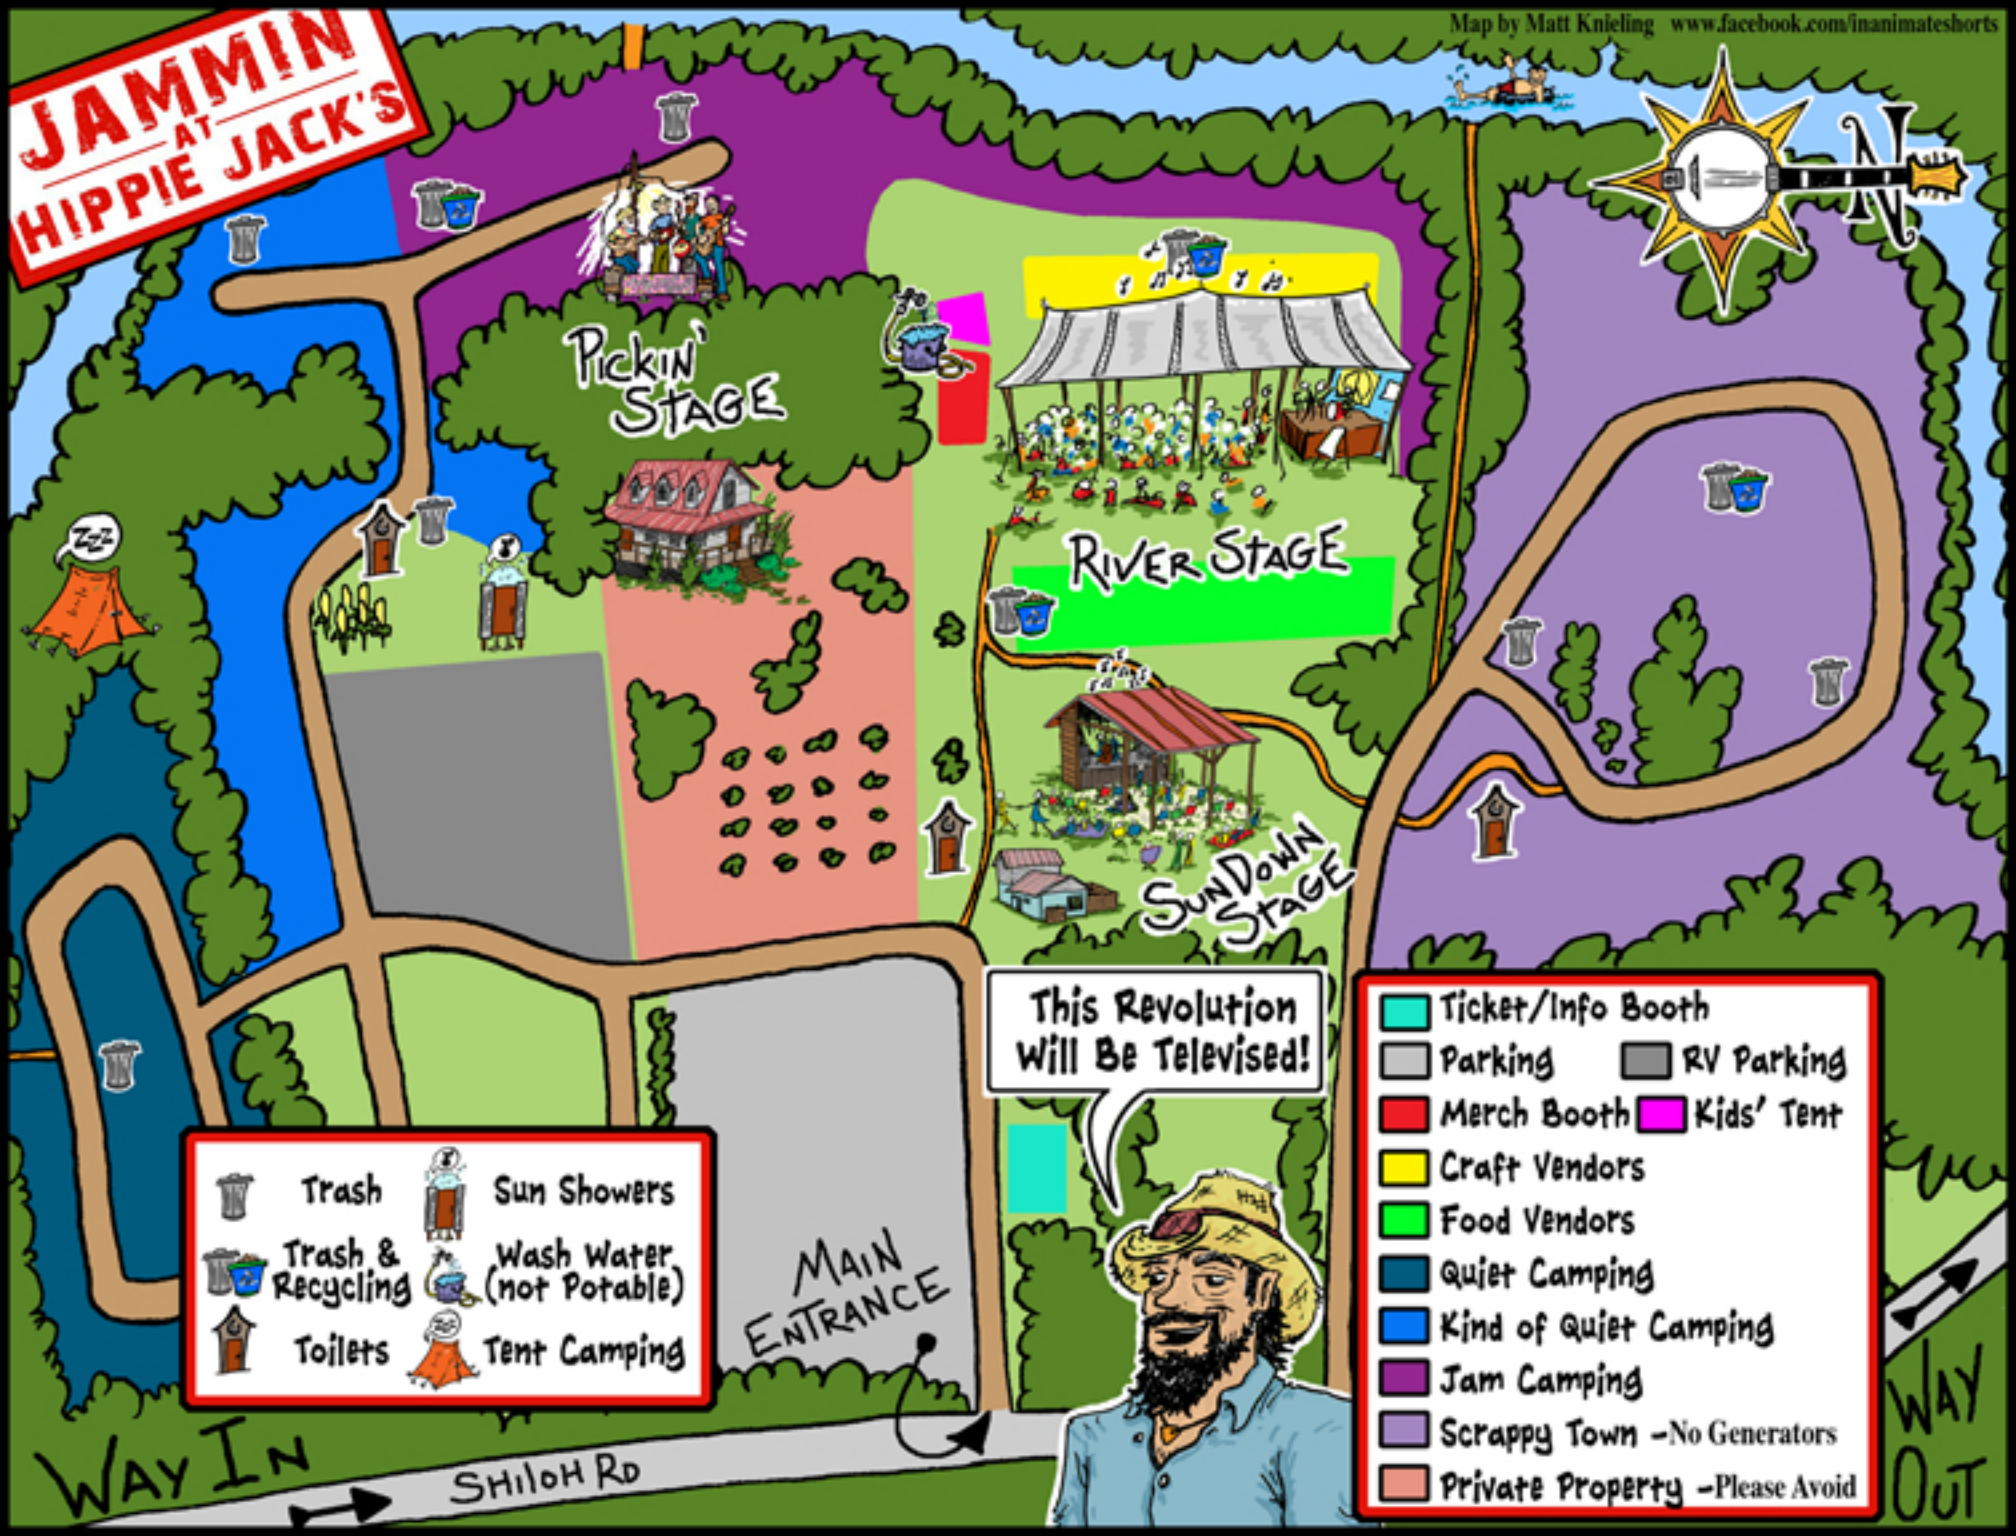

JAMMIN' AT HIPPIE JACK'S

Pickin' Stage

RIVER STAGE

SUN DOWN STAGE

This Revolution Will Be Televised!

MAIN ENTRANCE

WAY IN

SHILOH RD

WAY OUT

- Trash
- Trash & Recycling
- Toilets
- Sun Showers
- Wash Water (not Potable)
- Tent Camping

- Ticket/Info Booth
- Parking
- Merch Booth
- Craft Vendors
- Food Vendors
- Quiet Camping
- Kind of Quiet Camping
- Jam Camping
- Scrappy Town -No Generators
- Private Property -Please Avoid
- RV Parking
- Kids' Tent